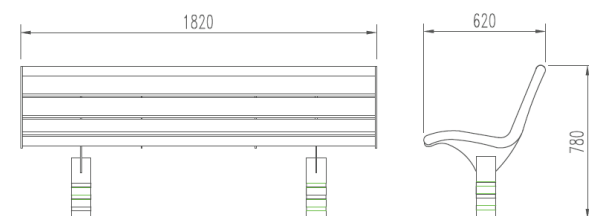

Specification

Product ID
 STG / 0047

Description

Sandringham Mild Steel Seat - On Ground Fix - Zinc Plated
 - Polyester Powder Coated Finish in Raven (BS4800 18 B 29)
 - With Sapele Hardwood Sadolin Treated Slats. The unit is mounted on two closed top tubular legs set at 1200mm centres, each with three distinctive machined grooves to create a design feature. The base plate is shaped and has four drilled fixing positions in each.

Dimensions

If dimensions are critical please contact sales to confirm

Brand:	Sandringham
Category:	Seating
Sub Category:	On Ground
Material:	Timber, Steel
Max Width:	1820mm
Max Depth:	620mm
Above Ground Height:	780mm
Weight:	72Kg
Units:	Each